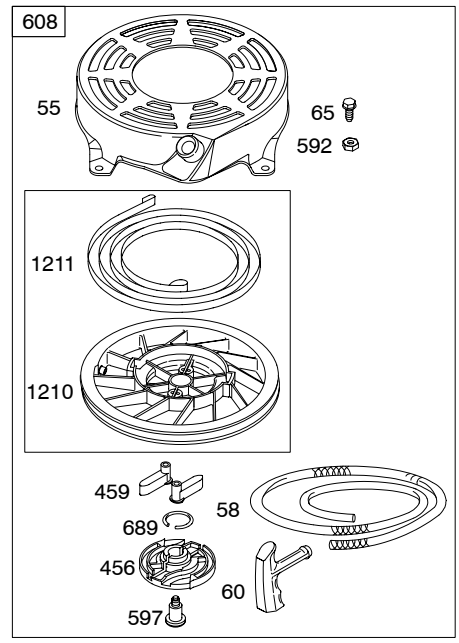

1036 EMISSIONS LABEL