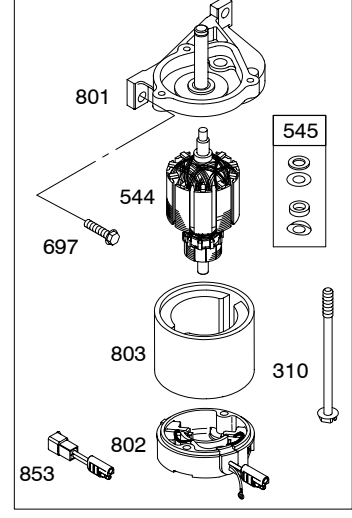

Illustrations cover a range of engines. Parts shown without corresponding text may not be used on your specific engine.
3775-7 Assemblies include all parts shown in frames. 09/26/2007