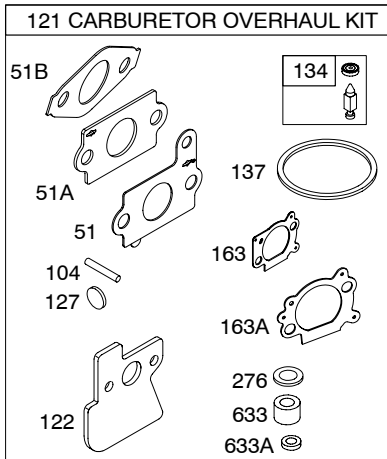

Illustrations cover a range of engines. Parts shown without corresponding text may not be used on your specific engine.
 3775-7 Assemblies include all parts shown in frames. 09/26/2007

REF. NO.	PART NO.	DESCRIPTION	REF. NO.	PART NO.	DESCRIPTION	REF. NO.	PART NO.	DESCRIPTION
1	692670	Cylinder Assembly ----- Note ----- 697893 Cylinder-Assembly Used on Type No(s). 0005, 0015, 0021, 0025, 0060, 0062, 0117, 0119, 0123, 0124.	20	*399781S	Seal-Oil (PTO Side)	55	691421	Housing-Rewind Starter
2	399269	Kit-Bushing/Seal (Magneto Side)	22	691092	Screw (Crankcase Cover/ Sump)	58	697316	Rope-Starter (Cut To Required Length) ----- Note ----- 791362 Rope-Starter Used on Type No(s). 0114, 0116, 0122.
3	*299819S	Seal-Oil (Magneto Side)	23	697610	Flywheel ----- Note ----- 790116 Flywheel Used on Type No(s). 0005, 0117, 0119, 0124.	60	281434S	Grip-Starter Rope
4	493279	Sump-Engine ----- Note ----- 498983 Sump-Engine Used on Type No(s). 0118, 0119.	24	222698S	Key-Flywheel	65	690837	Screw (Rewind Starter)
5	792381	Head-Cylinder	25	791968	Piston Assembly (Standard) ----- Note ----- 791326 Piston Assembly (.020" Oversize)	78	691108	Screw (Flywheel Guard)
7	*Δ697230	Gasket-Cylinder Head	26	791969	Ring Set (Standard) ----- Note ----- 791324 Ring Set (.020" Oversize)	95	691636	Screw (Throttle Valve)
8	495786	Breather Assembly				97	499682	Shaft-Throttle (Metal) ----- Note ----- 790121 Shaft-Throttle (Plastic)
9	*699833	Gasket-Breather				98	398185	Kit-Idle Speed
10	691125	Screw (Breather Assembly)				104	●691242	Pin-Float Hinge
11A	499675	Tube-Breather				108	691182	Valve-Choke
12	*692232	Gasket-Crankcase				109	499779	Shaft-Choke
13	691137	Screw (Cylinder Head)	27	691866	Lock-Piston Pin	109A	499681	Shaft-Choke
15	691680	Plug-Oil Drain (Square Socket)	28	499423	Pin-Piston	117	498981	Jet-Main (Standard)
16	691457	Crankshaft Used on Type No(s). 0005, 0015, 0060, 0118, 0119. ----- Note ----- 691456 Crankshaft Used on Type No(s). 0025, 0062, 0111, 0112, 0114, 0115, 0116, 0122, 0125, 0810, 0856, 0948, 0986, 0990, 0993, 3810, 3856. 693291 Crankshaft Used on Type No(s). 0021. 692823 Crankshaft Used on Type No(s). 0117, 0124. 692716 Crankshaft Used on Type No(s). 0123.	29	499424	Rod-Connecting	117A	694250	Jet-Main (Standard)
			32	691664	Screw (Connecting Rod)	117B	697355	Jet-Main (Standard)
			32A	695759	Screw (Connecting Rod)	118	497466	Jet-Main (High Altitude)
			33	499642	Valve-Exhaust	118A	497466	Jet-Main (High Altitude)
			34	499641	Valve-Intake	118B	494870	Jet-Main (High Altitude)
			35	691304	Spring-Valve (Intake)	121	792383	Kit-Carburetor Overhaul
			36	691304	Spring-Valve (Exhaust)	122*♦♦Δ692799		Spacer-Carburetor
			37	694086	Guard-Flywheel	122A	792382	Spacer-Carburetor
			40	692194	Retainer-Valve			
			43	691997	Slinger-Governor/Oil			
			45	690977	Tappet-Valve			
			46	694039	Camshaft			
			51*♦♦Δ692668		Gasket-Intake			
			51A*♦♦Δ697735		Gasket-Intake			
			51B*♦♦Δ692555		Gasket-Intake			