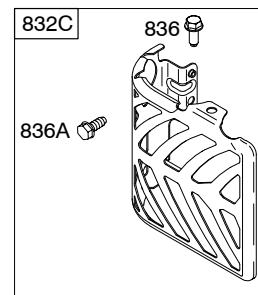

12S500

Illustrations cover a range of engines. Parts shown without corresponding text may not be used on your specific engine.
3775-6 Assemblies include all parts shown in frames. 09/26/2007