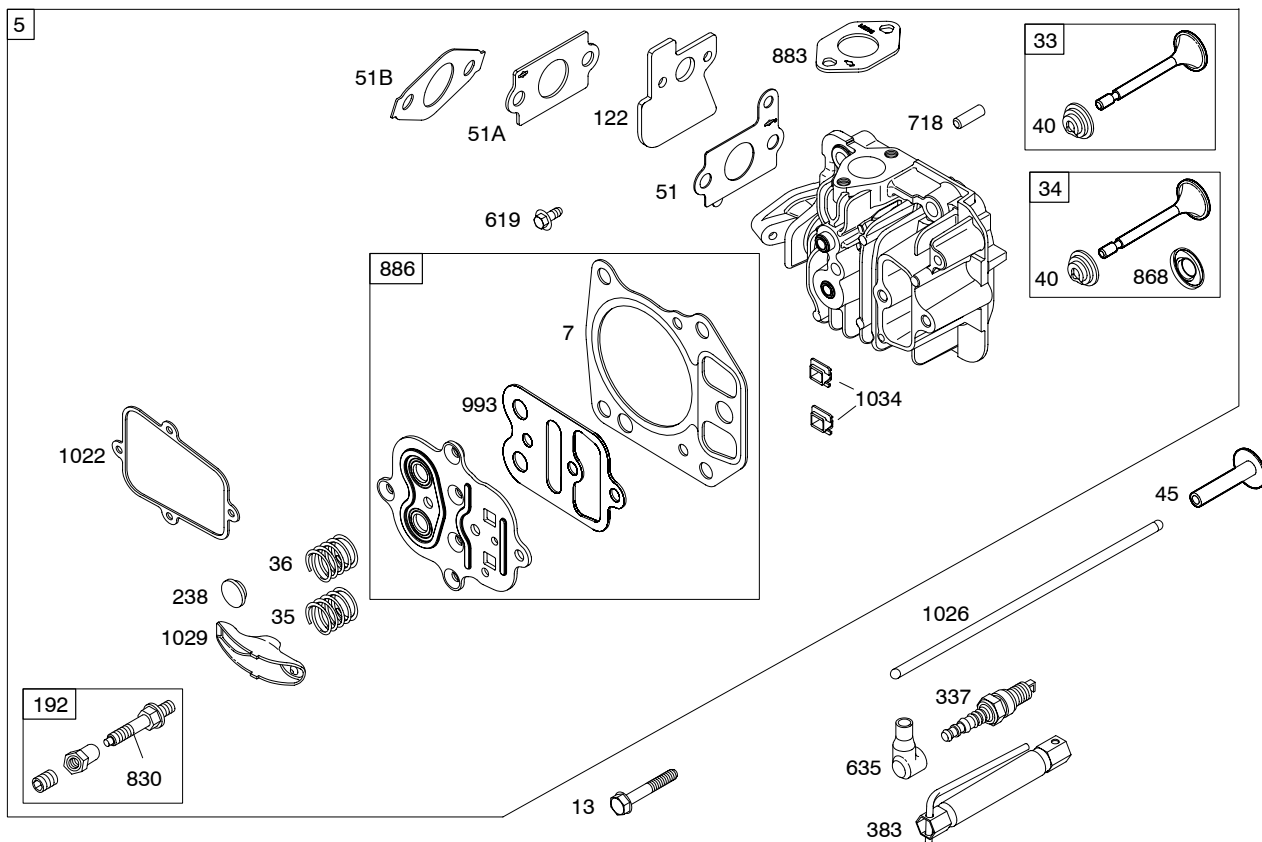

Illustrations cover a range of engines. Parts shown without corresponding text may not be used on your specific engine.
3775-3 Assemblies include all parts shown in frames. **09/26/2007**