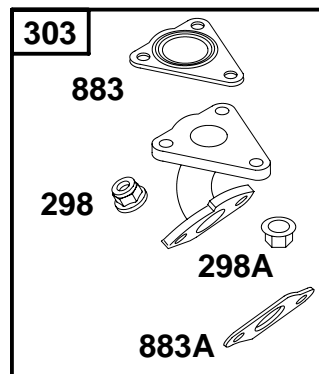

# 118400

REF. NO.	PART NO.	DESCRIPTION	REF. NO.	PART NO.	DESCRIPTION	REF. NO.	PART NO.	DESCRIPTION
1	715810	Cylinder Assembly	20	★712070	Seal-Oil (PTO Side) (Used After Code Date 06063000).	55	711227	Housing-Rewind Starter
3	★712084	Seal-Oil (Used After Code Date 06063000). (Magneto Side)				56	711231	Pulley-Starter
		----- Note -----				57	711229	Spring-Rewind Starter
		★711139 Seal-Oil (Magneto Side) (Used Before Code Date 06070100).			----- Note -----	58	711221	Rope-Starter (Cut To Required Length)
5	715812	Head-Cylinder	22	710032	Screw (Crankcase Cover/Sump)	60	490652	Grip-Starter Rope
7	★Δ711129	Gasket-Cylinder Head				65	711222	Screw (Rewind Starter)
11	710115	Tube-Breather (Cut To Required Length)	23	712054	Flywheel	95	711311	Screw (Throttle Valve)
12	★711174	Gasket-Crankcase			----- Note -----	97	716155	Shaft-Throttle
13	710020	Screw (Cylinder Head)			711440 Flywheel Used on Type No(s). 0115.	98	715872	Kit-Idle Speed
15	715811	Plug-Oil Drain	24	710037	Key-Flywheel	101	711193	Pin-Shaft
16	711190	Crankshaft (SAE 3/4 Inch Keyway) Used on Type No(s). 0036, 0115, 0130.	25	715850	Piston Assembly (Standard)	104	●710195	Pin-Float Hinge
		----- Note -----			716139 Piston Assembly (.020" Undersize)	105	716099	Valve-Float Needle
		711331 Crankshaft (SAE Taper) Used on Type No(s). 0061, 0116, 0118, 0123, 0132, 0155.	26	715016	Ring Set (Standard)	108	711313	Valve-Choke
		711332 Crankshaft (SAE 5/8 Inch Thread) Used on Type No(s). 0125, 0127.			----- Note -----	109	715873	Shaft-Choke
		711333 Crankshaft (SAE 3/4" Threaded) Used on Type No(s). 0124.			715018 Ring Set (.020" Oversize)	117	●711323	Jet-Main (Standard)
		715903 Crankshaft (SAE) Used on Type No(s). 0060.	27	711172	Lock-Piston Pin	121	716024	Kit-Carburetor Overhaul
		715906 Crankshaft (JIS Keyway) Used on Type No(s). 0120.	28	715853	Pin-Piston	122	715034	Spacer-Carburetor
17	711140	Bearing-Ball	29	715847	Rod-Connecting (Standard)	125	716154	Carburetor
17A	711175	Bearing-Ball	32	710041	Screw (Connecting Rod)	129	715854	Screw/Spring- Governor Speed Used on Type No(s). 0036, 0060, 0115, 0124, 0125.
18	715842	Cover-Crankcase	33	715846	Valve-Exhaust			----- Note -----
		----- Note -----	34	715845	Valve-Intake			715941 Screw/Spring- Governor Speed Used on Type No(s). 0061, 0116, 0118, 0123.
		711254 Cover- Crankcase Used on Type No(s). 0120.	35	711087	Spring-Valve (Intake)	129A	716094	Screw/Spring- Governor Speed
			36	711087	Spring-Valve (Exhaust)	130	711312	Valve-Throttle
			38	710057	Screw (Shut Off Valve)	133	715079	Float-Carburetor
			40	711086	Retainer-Valve	137	●711318	Gasket-Float Bowl
			45	711173	Tappet-Valve	142	●711322	Nozzle-Carburetor (Standard)
			46	716152	Camshaft (Spur Gear With Compression Release)	146	710037	Key-Timing
			51★Δ●710060	Gasket-Intake	147	●711315	Jet-Pilot	
			53	710148	Stud (Carburetor)	161	711198	Base-Air Cleaner (Metal)