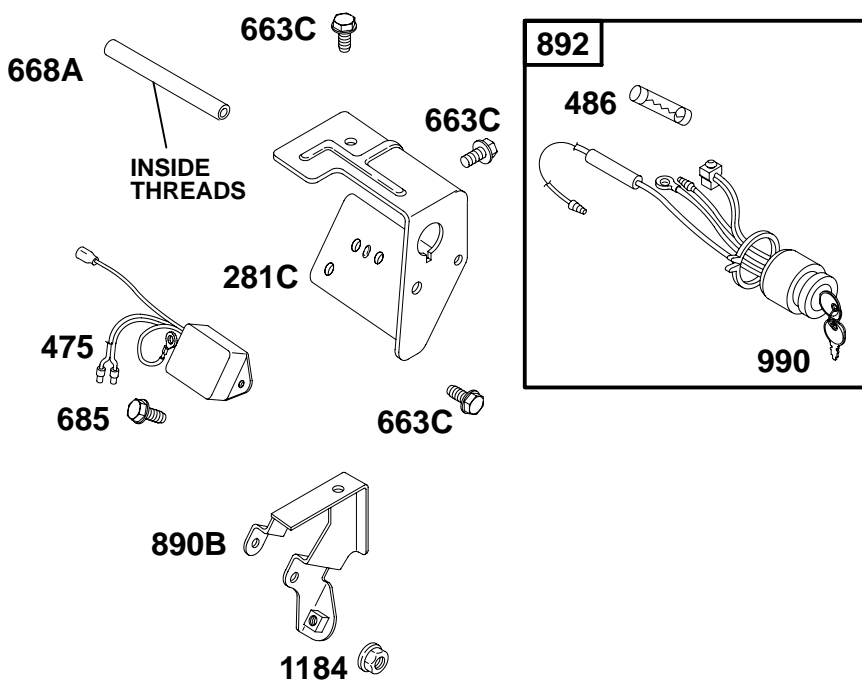

# 118400

REF. NO.	PART NO.	DESCRIPTION	REF. NO.	PART NO.	DESCRIPTION	REF. NO.	PART NO.	DESCRIPTION
1	715810	Cylinder Assembly	20	★712070	Seal-Oil (PTO Side) (Used After Code Date 06063000).	55	711227	Housing-Rewind Starter
3	★712084	Seal-Oil (Used After Code Date 06063000). (Magneto Side)				56	711231	Pulley-Starter
		----- Note -----				57	711229	Spring-Rewind Starter
		★711139 Seal-Oil (Magneto Side) (Used Before Code Date 06070100).			----- Note -----	58	711221	Rope-Starter (Cut To Required Length)
5	715812	Head-Cylinder	22	710032	Screw (Crankcase Cover/Sump)	60	490652	Grip-Starter Rope
7	★Δ711129	Gasket-Cylinder Head				65	711222	Screw (Rewind Starter)
11	710115	Tube-Breather (Cut To Required Length)	23	712054	Flywheel	95	711311	Screw (Throttle Valve)
12	★711174	Gasket-Crankcase			----- Note -----	97	716155	Shaft-Throttle
13	710020	Screw (Cylinder Head)			711440 Flywheel Used on Type No(s). 0115.	98	715872	Kit-Idle Speed
15	715811	Plug-Oil Drain	24	710037	Key-Flywheel	101	711193	Pin-Shaft
16	711190	Crankshaft (SAE 3/4 Inch Keyway) Used on Type No(s). 0036, 0115, 0130.	25	715850	Piston Assembly (Standard)	104	●710195	Pin-Float Hinge
		----- Note -----			716139 Piston Assembly (.020" Undersize)	105	716099	Valve-Float Needle
		711331 Crankshaft (SAE Taper) Used on Type No(s). 0061, 0116, 0118, 0123, 0132, 0155.	26	715016	Ring Set (Standard)	108	711313	Valve-Choke
		711332 Crankshaft (SAE 5/8 Inch Thread) Used on Type No(s). 0125, 0127.			----- Note -----	109	715873	Shaft-Choke
		711333 Crankshaft (SAE 3/4" Threaded) Used on Type No(s). 0124.			715018 Ring Set (.020" Oversize)	117	●711323	Jet-Main (Standard)
		715903 Crankshaft (SAE) Used on Type No(s). 0060.	27	711172	Lock-Piston Pin	121	716024	Kit-Carburetor Overhaul
		715906 Crankshaft (JIS Keyway) Used on Type No(s). 0120.	28	715853	Pin-Piston	122	715034	Spacer-Carburetor
17	711140	Bearing-Ball	29	715847	Rod-Connecting (Standard)	125	716154	Carburetor
17A	711175	Bearing-Ball	32	710041	Screw (Connecting Rod)	129	715854	Screw/Spring- Governor Speed Used on Type No(s). 0036, 0060, 0115, 0124, 0125.
18	715842	Cover-Crankcase	33	715846	Valve-Exhaust			----- Note -----
		----- Note -----	34	715845	Valve-Intake			715941 Screw/Spring- Governor Speed Used on Type No(s). 0061, 0116, 0118, 0123.
		711254 Cover- Crankcase Used on Type No(s). 0120.	35	711087	Spring-Valve (Intake)	129A	716094	Screw/Spring- Governor Speed
			36	711087	Spring-Valve (Exhaust)	130	711312	Valve-Throttle
			38	710057	Screw (Shut Off Valve)	133	715079	Float-Carburetor
			40	711086	Retainer-Valve	137	●711318	Gasket-Float Bowl
			45	711173	Tappet-Valve	142	●711322	Nozzle-Carburetor (Standard)
			46	716152	Camshaft (Spur Gear With Compression Release)	146	710037	Key-Timing
			51★Δ●710060	Gasket-Intake	147	●711315	Jet-Pilot	
			53	710148	Stud (Carburetor)	161	711198	Base-Air Cleaner (Metal)