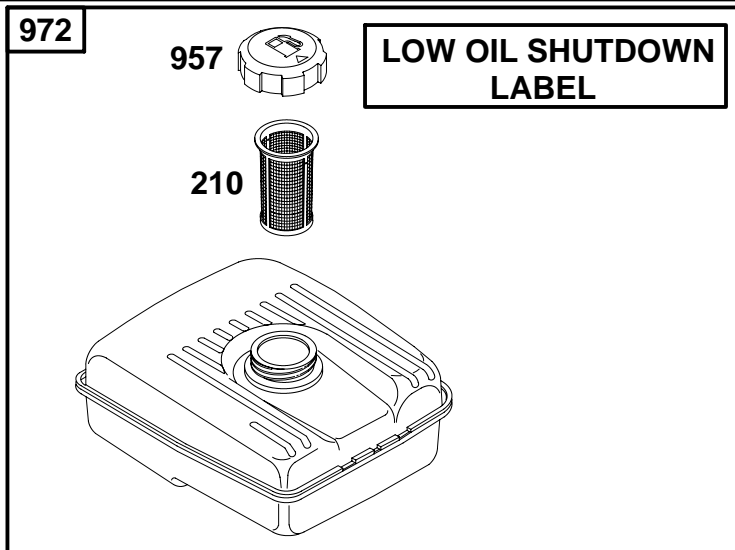

# 118400

REF. NO.	PART NO.	DESCRIPTION	REF. NO.	PART NO.	DESCRIPTION	REF. NO.	PART NO.	DESCRIPTION
1	715810	Cylinder Assembly	20	★712070	Seal-Oil (PTO Side) (Used After Code Date 06063000).	55	711227	Housing-Rewind Starter
3	★712084	Seal-Oil (Used After Code Date 06063000). (Magneto Side)				56	711231	Pulley-Starter
		----- Note -----				57	711229	Spring-Rewind Starter
		★711139 Seal-Oil (Magneto Side) (Used Before Code Date 06070100).			----- Note -----	58	711221	Rope-Starter (Cut To Required Length)
5	715812	Head-Cylinder	22	710032	Screw (Crankcase Cover/Sump)	60	490652	Grip-Starter Rope
7	★Δ711129	Gasket-Cylinder Head				65	711222	Screw (Rewind Starter)
11	710115	Tube-Breather (Cut To Required Length)	23	712054	Flywheel	95	711311	Screw (Throttle Valve)
12	★711174	Gasket-Crankcase			----- Note -----	97	716155	Shaft-Throttle
13	710020	Screw (Cylinder Head)			711440 Flywheel Used on Type No(s). 0115.	98	715872	Kit-Idle Speed
15	715811	Plug-Oil Drain	24	710037	Key-Flywheel	101	711193	Pin-Shaft
16	711190	Crankshaft (SAE 3/4 Inch Keyway) Used on Type No(s). 0036, 0115, 0130.	25	715850	Piston Assembly (Standard)	104	●710195	Pin-Float Hinge
		----- Note -----			716139 Piston Assembly (.020" Undersize)	105	716099	Valve-Float Needle
		711331 Crankshaft (SAE Taper) Used on Type No(s). 0061, 0116, 0118, 0123, 0132, 0155.	26	715016	Ring Set (Standard)	108	711313	Valve-Choke
		711332 Crankshaft (SAE 5/8 Inch Thread) Used on Type No(s). 0125, 0127.			----- Note -----	109	715873	Shaft-Choke
		711333 Crankshaft (SAE 3/4" Threaded) Used on Type No(s). 0124.			715018 Ring Set (.020" Oversize)	117	●711323	Jet-Main (Standard)
		715903 Crankshaft (SAE) Used on Type No(s). 0060.	27	711172	Lock-Piston Pin	121	716024	Kit-Carburetor Overhaul
		715906 Crankshaft (JIS Keyway) Used on Type No(s). 0120.	28	715853	Pin-Piston	122	715034	Spacer-Carburetor
17	711140	Bearing-Ball	29	715847	Rod-Connecting (Standard)	125	716154	Carburetor
17A	711175	Bearing-Ball	32	710041	Screw (Connecting Rod)	129	715854	Screw/Spring- Governor Speed Used on Type No(s). 0036, 0060, 0115, 0124, 0125.
18	715842	Cover-Crankcase	33	715846	Valve-Exhaust			----- Note -----
		----- Note -----	34	715845	Valve-Intake			715941 Screw/Spring- Governor Speed Used on Type No(s). 0061, 0116, 0118, 0123.
		711254 Cover- Crankcase Used on Type No(s). 0120.	35	711087	Spring-Valve (Intake)	129A	716094	Screw/Spring- Governor Speed
			36	711087	Spring-Valve (Exhaust)	130	711312	Valve-Throttle
			38	710057	Screw (Shut Off Valve)	133	715079	Float-Carburetor
			40	711086	Retainer-Valve	137	●711318	Gasket-Float Bowl
			45	711173	Tappet-Valve	142	●711322	Nozzle-Carburetor (Standard)
			46	716152	Camshaft (Spur Gear With Compression Release)	146	710037	Key-Timing
			51★Δ●710060	Gasket-Intake	147	●711315	Jet-Pilot	
			53	710148	Stud (Carburetor)	161	711198	Base-Air Cleaner (Metal)