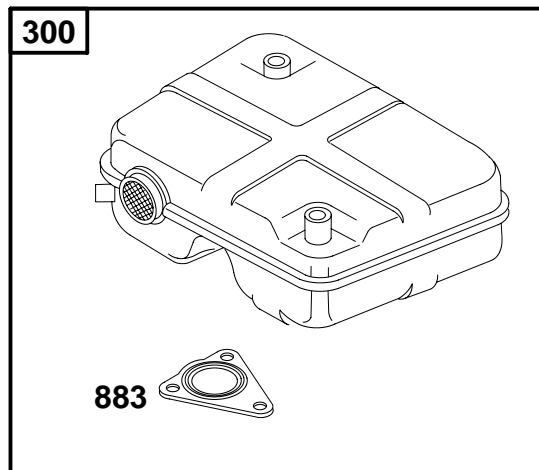

# 118400

REF. NO.	PART NO.	DESCRIPTION	REF. NO.	PART NO.	DESCRIPTION	REF. NO.	PART NO.	DESCRIPTION
1	715810	Cylinder Assembly	20	★712070	Seal-Oil (PTO Side) (Used After Code Date 06063000).	55	711227	Housing-Rewind Starter
3	★712084	Seal-Oil (Used After Code Date 06063000). (Magneto Side)				56	711231	Pulley-Starter
		----- Note -----				57	711229	Spring-Rewind Starter
		★711139 Seal-Oil (Magneto Side) (Used Before Code Date 06070100).			----- Note -----	58	711221	Rope-Starter (Cut To Required Length)
5	715812	Head-Cylinder	22	710032	Screw (Crankcase Cover/Sump)	60	490652	Grip-Starter Rope
7	★Δ711129	Gasket-Cylinder Head				65	711222	Screw (Rewind Starter)
11	710115	Tube-Breather (Cut To Required Length)	23	712054	Flywheel	95	711311	Screw (Throttle Valve)
12	★711174	Gasket-Crankcase			----- Note -----	97	716155	Shaft-Throttle
13	710020	Screw (Cylinder Head)			711440 Flywheel Used on Type No(s). 0115.	98	715872	Kit-Idle Speed
15	715811	Plug-Oil Drain	24	710037	Key-Flywheel	101	711193	Pin-Shaft
16	711190	Crankshaft (SAE 3/4 Inch Keyway) Used on Type No(s). 0036, 0115, 0130.	25	715850	Piston Assembly (Standard)	104	●710195	Pin-Float Hinge
		----- Note -----			716139 Piston Assembly (.020" Undersize)	105	716099	Valve-Float Needle
		711331 Crankshaft (SAE Taper) Used on Type No(s). 0061, 0116, 0118, 0123, 0132, 0155.	26	715016	Ring Set (Standard)	108	711313	Valve-Choke
		711332 Crankshaft (SAE 5/8 Inch Thread) Used on Type No(s). 0125, 0127.			----- Note -----	109	715873	Shaft-Choke
		711333 Crankshaft (SAE 3/4" Threaded) Used on Type No(s). 0124.			715018 Ring Set (.020" Oversize)	117	●711323	Jet-Main (Standard)
		715903 Crankshaft (SAE) Used on Type No(s). 0060.	27	711172	Lock-Piston Pin	121	716024	Kit-Carburetor Overhaul
		715906 Crankshaft (JIS Keyway) Used on Type No(s). 0120.	28	715853	Pin-Piston	122	715034	Spacer-Carburetor
17	711140	Bearing-Ball	29	715847	Rod-Connecting (Standard)	125	716154	Carburetor
17A	711175	Bearing-Ball	32	710041	Screw (Connecting Rod)	129	715854	Screw/Spring- Governor Speed Used on Type No(s). 0036, 0060, 0115, 0124, 0125.
18	715842	Cover-Crankcase	33	715846	Valve-Exhaust			----- Note -----
		----- Note -----	34	715845	Valve-Intake			715941 Screw/Spring- Governor Speed Used on Type No(s). 0061, 0116, 0118, 0123.
		711254 Cover- Crankcase Used on Type No(s). 0120.	35	711087	Spring-Valve (Intake)	129A	716094	Screw/Spring- Governor Speed
			36	711087	Spring-Valve (Exhaust)	130	711312	Valve-Throttle
			38	710057	Screw (Shut Off Valve)	133	715079	Float-Carburetor
			40	711086	Retainer-Valve	137	●711318	Gasket-Float Bowl
			45	711173	Tappet-Valve	142	●711322	Nozzle-Carburetor (Standard)
			46	716152	Camshaft (Spur Gear With Compression Release)	146	710037	Key-Timing
			51★Δ●710060	Gasket-Intake	147	●711315	Jet-Pilot	
			53	710148	Stud (Carburetor)	161	711198	Base-Air Cleaner (Metal)