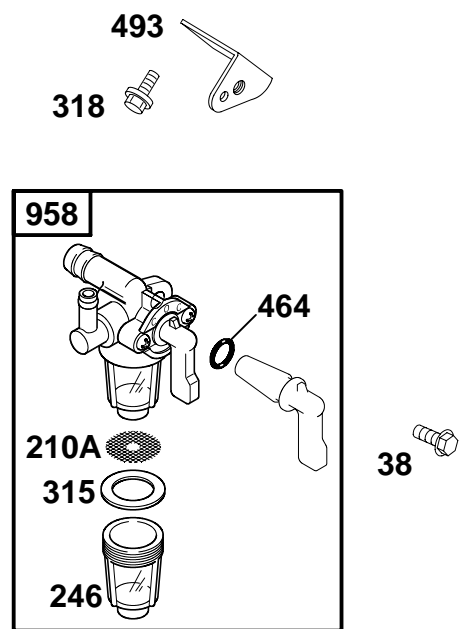

# 118400

REF. NO.	PART NO.	DESCRIPTION	REF. NO.	PART NO.	DESCRIPTION	REF. NO.	PART NO.	DESCRIPTION
1	715810	Cylinder Assembly	20	★712070	Seal-Oil (PTO Side) (Used After Code Date 06063000).	55	711227	Housing-Rewind Starter
3	★712084	Seal-Oil (Used After Code Date 06063000). (Magneto Side)				56	711231	Pulley-Starter
		----- Note -----				57	711229	Spring-Rewind Starter
		★711139 Seal-Oil (Magneto Side) (Used Before Code Date 06070100).			----- Note -----	58	711221	Rope-Starter (Cut To Required Length)
5	715812	Head-Cylinder	22	710032	Screw (Crankcase Cover/Sump)	60	490652	Grip-Starter Rope
7	★Δ711129	Gasket-Cylinder Head				65	711222	Screw (Rewind Starter)
11	710115	Tube-Breather (Cut To Required Length)	23	712054	Flywheel	95	711311	Screw (Throttle Valve)
12	★711174	Gasket-Crankcase			----- Note -----	97	716155	Shaft-Throttle
13	710020	Screw (Cylinder Head)			711440 Flywheel Used on Type No(s). 0115.	98	715872	Kit-Idle Speed
15	715811	Plug-Oil Drain	24	710037	Key-Flywheel	101	711193	Pin-Shaft
16	711190	Crankshaft (SAE 3/4 Inch Keyway) Used on Type No(s). 0036, 0115, 0130.	25	715850	Piston Assembly (Standard)	104	●710195	Pin-Float Hinge
		----- Note -----			716139 Piston Assembly (.020" Undersize)	105	716099	Valve-Float Needle
		711331 Crankshaft (SAE Taper) Used on Type No(s). 0061, 0116, 0118, 0123, 0132, 0155.	26	715016	Ring Set (Standard)	108	711313	Valve-Choke
		711332 Crankshaft (SAE 5/8 Inch Thread) Used on Type No(s). 0125, 0127.			----- Note -----	109	715873	Shaft-Choke
		711333 Crankshaft (SAE 3/4" Threaded) Used on Type No(s). 0124.			715018 Ring Set (.020" Oversize)	117	●711323	Jet-Main (Standard)
		715903 Crankshaft (SAE) Used on Type No(s). 0060.	27	711172	Lock-Piston Pin	121	716024	Kit-Carburetor Overhaul
		715906 Crankshaft (JIS Keyway) Used on Type No(s). 0120.	28	715853	Pin-Piston	122	715034	Spacer-Carburetor
17	711140	Bearing-Ball	29	715847	Rod-Connecting (Standard)	125	716154	Carburetor
17A	711175	Bearing-Ball	32	710041	Screw (Connecting Rod)	129	715854	Screw/Spring- Governor Speed Used on Type No(s). 0036, 0060, 0115, 0124, 0125.
18	715842	Cover-Crankcase	33	715846	Valve-Exhaust			----- Note -----
		----- Note -----	34	715845	Valve-Intake			715941 Screw/Spring- Governor Speed Used on Type No(s). 0061, 0116, 0118, 0123.
		711254 Cover- Crankcase Used on Type No(s). 0120.	35	711087	Spring-Valve (Intake)	129A	716094	Screw/Spring- Governor Speed
			36	711087	Spring-Valve (Exhaust)	130	711312	Valve-Throttle
			38	710057	Screw (Shut Off Valve)	133	715079	Float-Carburetor
			40	711086	Retainer-Valve	137	●711318	Gasket-Float Bowl
			45	711173	Tappet-Valve	142	●711322	Nozzle-Carburetor (Standard)
			46	716152	Camshaft (Spur Gear With Compression Release)	146	710037	Key-Timing
			51★Δ●710060	Gasket-Intake	147	●711315	Jet-Pilot	
			53	710148	Stud (Carburetor)	161	711198	Base-Air Cleaner (Metal)