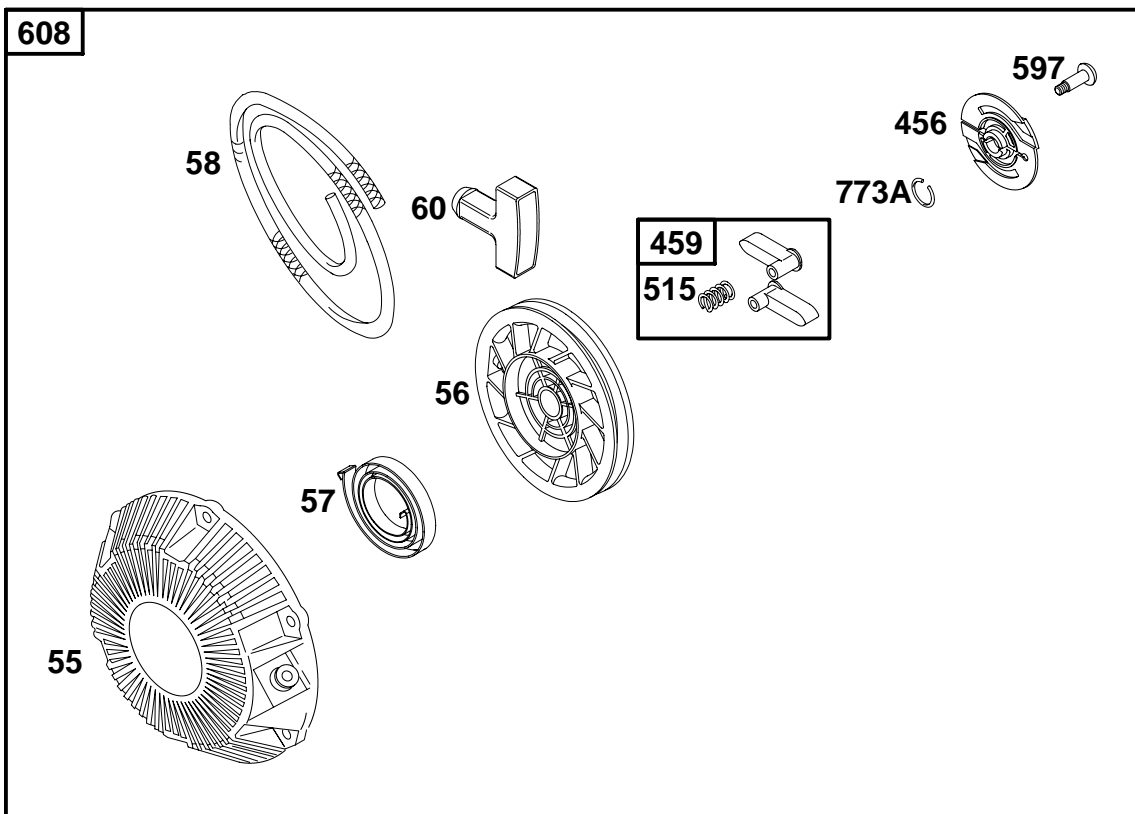

# 118400

REF. NO.	PART NO.	DESCRIPTION	REF. NO.	PART NO.	DESCRIPTION	REF. NO.	PART NO.	DESCRIPTION
1	715810	Cylinder Assembly	20	★712070	Seal-Oil (PTO Side) (Used After Code Date 06063000).	55	711227	Housing-Rewind Starter
3	★712084	Seal-Oil (Used After Code Date 06063000). (Magneto Side)				56	711231	Pulley-Starter
		----- Note -----				57	711229	Spring-Rewind Starter
		★711139 Seal-Oil (Magneto Side) (Used Before Code Date 06070100).			----- Note -----	58	711221	Rope-Starter (Cut To Required Length)
5	715812	Head-Cylinder	22	710032	Screw (Crankcase Cover/Sump)	60	490652	Grip-Starter Rope
7	★Δ711129	Gasket-Cylinder Head				65	711222	Screw (Rewind Starter)
11	710115	Tube-Breather (Cut To Required Length)	23	712054	Flywheel	95	711311	Screw (Throttle Valve)
12	★711174	Gasket-Crankcase			----- Note -----	97	716155	Shaft-Throttle
13	710020	Screw (Cylinder Head)			711440 Flywheel Used on Type No(s). 0115.	98	715872	Kit-Idle Speed
15	715811	Plug-Oil Drain	24	710037	Key-Flywheel	101	711193	Pin-Shaft
16	711190	Crankshaft (SAE 3/4 Inch Keyway) Used on Type No(s). 0036, 0115, 0130.	25	715850	Piston Assembly (Standard)	104	●710195	Pin-Float Hinge
		----- Note -----			716139 Piston Assembly (.020" Undersize)	105	716099	Valve-Float Needle
		711331 Crankshaft (SAE Taper) Used on Type No(s). 0061, 0116, 0118, 0123, 0132, 0155.	26	715016	Ring Set (Standard)	108	711313	Valve-Choke
		711332 Crankshaft (SAE 5/8 Inch Thread) Used on Type No(s). 0125, 0127.			----- Note -----	109	715873	Shaft-Choke
		711333 Crankshaft (SAE 3/4" Threaded) Used on Type No(s). 0124.			715018 Ring Set (.020" Oversize)	117	●711323	Jet-Main (Standard)
		715903 Crankshaft (SAE) Used on Type No(s). 0060.	27	711172	Lock-Piston Pin	121	716024	Kit-Carburetor Overhaul
		715906 Crankshaft (JIS Keyway) Used on Type No(s). 0120.	28	715853	Pin-Piston	122	715034	Spacer-Carburetor
17	711140	Bearing-Ball	29	715847	Rod-Connecting (Standard)	125	716154	Carburetor
17A	711175	Bearing-Ball	32	710041	Screw (Connecting Rod)	129	715854	Screw/Spring- Governor Speed Used on Type No(s). 0036, 0060, 0115, 0124, 0125.
18	715842	Cover-Crankcase	33	715846	Valve-Exhaust			----- Note -----
		----- Note -----	34	715845	Valve-Intake			715941 Screw/Spring- Governor Speed Used on Type No(s). 0061, 0116, 0118, 0123.
		711254 Cover- Crankcase Used on Type No(s). 0120.	35	711087	Spring-Valve (Intake)	129A	716094	Screw/Spring- Governor Speed
			36	711087	Spring-Valve (Exhaust)	130	711312	Valve-Throttle
			38	710057	Screw (Shut Off Valve)	133	715079	Float-Carburetor
			40	711086	Retainer-Valve	137	●711318	Gasket-Float Bowl
			45	711173	Tappet-Valve	142	●711322	Nozzle-Carburetor (Standard)
			46	716152	Camshaft (Spur Gear With Compression Release)	146	710037	Key-Timing
			51★Δ●710060	Gasket-Intake	147	●711315	Jet-Pilot	
			53	710148	Stud (Carburetor)	161	711198	Base-Air Cleaner (Metal)