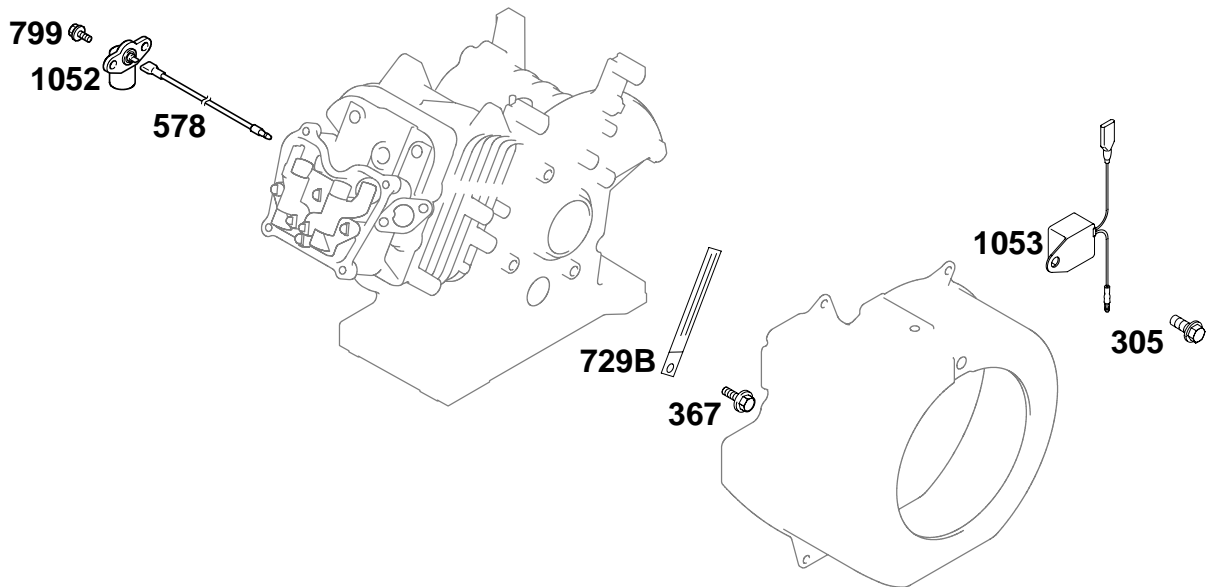

# 118400

REF. NO.	PART NO.	DESCRIPTION	REF. NO.	PART NO.	DESCRIPTION	REF. NO.	PART NO.	DESCRIPTION
1	715810	Cylinder Assembly	20	★712070	Seal-Oil (PTO Side) (Used After Code Date 06063000).	55	711227	Housing-Rewind Starter
3	★712084	Seal-Oil (Used After Code Date 06063000). (Magneto Side)				56	711231	Pulley-Starter
		----- Note -----				57	711229	Spring-Rewind Starter
		★711139 Seal-Oil (Magneto Side) (Used Before Code Date 06070100).			----- Note -----	58	711221	Rope-Starter (Cut To Required Length)
5	715812	Head-Cylinder	22	710032	Screw (Crankcase Cover/Sump)	60	490652	Grip-Starter Rope
7	★Δ711129	Gasket-Cylinder Head				65	711222	Screw (Rewind Starter)
11	710115	Tube-Breather (Cut To Required Length)	23	712054	Flywheel	95	711311	Screw (Throttle Valve)
12	★711174	Gasket-Crankcase			----- Note -----	97	716155	Shaft-Throttle
13	710020	Screw (Cylinder Head)			711440 Flywheel Used on Type No(s). 0115.	98	715872	Kit-Idle Speed
15	715811	Plug-Oil Drain	24	710037	Key-Flywheel	101	711193	Pin-Shaft
16	711190	Crankshaft (SAE 3/4 Inch Keyway) Used on Type No(s). 0036, 0115, 0130.	25	715850	Piston Assembly (Standard)	104	●710195	Pin-Float Hinge
		----- Note -----			716139 Piston Assembly (.020" Undersize)	105	716099	Valve-Float Needle
		711331 Crankshaft (SAE Taper) Used on Type No(s). 0061, 0116, 0118, 0123, 0132, 0155.	26	715016	Ring Set (Standard)	108	711313	Valve-Choke
		711332 Crankshaft (SAE 5/8 Inch Thread) Used on Type No(s). 0125, 0127.			----- Note -----	109	715873	Shaft-Choke
		711333 Crankshaft (SAE 3/4" Threaded) Used on Type No(s). 0124.			715018 Ring Set (.020" Oversize)	117	●711323	Jet-Main (Standard)
		715903 Crankshaft (SAE) Used on Type No(s). 0060.	27	711172	Lock-Piston Pin	121	716024	Kit-Carburetor Overhaul
		715906 Crankshaft (JIS Keyway) Used on Type No(s). 0120.	28	715853	Pin-Piston	122	715034	Spacer-Carburetor
17	711140	Bearing-Ball	29	715847	Rod-Connecting (Standard)	125	716154	Carburetor
17A	711175	Bearing-Ball	32	710041	Screw (Connecting Rod)	129	715854	Screw/Spring- Governor Speed Used on Type No(s). 0036, 0060, 0115, 0124, 0125.
18	715842	Cover-Crankcase	33	715846	Valve-Exhaust			----- Note -----
		----- Note -----	34	715845	Valve-Intake			715941 Screw/Spring- Governor Speed Used on Type No(s). 0061, 0116, 0118, 0123.
		711254 Cover- Crankcase Used on Type No(s). 0120.	35	711087	Spring-Valve (Intake)	129A	716094	Screw/Spring- Governor Speed
			36	711087	Spring-Valve (Exhaust)	130	711312	Valve-Throttle
			38	710057	Screw (Shut Off Valve)	133	715079	Float-Carburetor
			40	711086	Retainer-Valve	137	●711318	Gasket-Float Bowl
			45	711173	Tappet-Valve	142	●711322	Nozzle-Carburetor (Standard)
			46	716152	Camshaft (Spur Gear With Compression Release)	146	710037	Key-Timing
			51★Δ●710060	Gasket-Intake	147	●711315	Jet-Pilot	
			53	710148	Stud (Carburetor)	161	711198	Base-Air Cleaner (Metal)