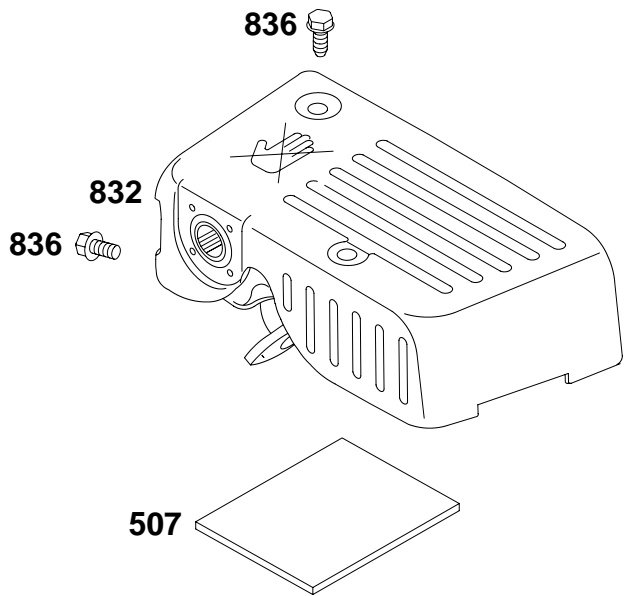

# 118400

REF. NO.	PART NO.	DESCRIPTION	REF. NO.	PART NO.	DESCRIPTION	REF. NO.	PART NO.	DESCRIPTION
1	715810	Cylinder Assembly	20	★712070	Seal-Oil (PTO Side) (Used After Code Date 06063000).	55	711227	Housing-Rewind Starter
3	★712084	Seal-Oil (Used After Code Date 06063000). (Magneto Side)				56	711231	Pulley-Starter
		----- Note -----				57	711229	Spring-Rewind Starter
		★711139 Seal-Oil (Magneto Side) (Used Before Code Date 06070100).			----- Note -----	58	711221	Rope-Starter (Cut To Required Length)
5	715812	Head-Cylinder	22	710032	Screw (Crankcase Cover/Sump)	60	490652	Grip-Starter Rope
7	★Δ711129	Gasket-Cylinder Head				65	711222	Screw (Rewind Starter)
11	710115	Tube-Breather (Cut To Required Length)	23	712054	Flywheel	95	711311	Screw (Throttle Valve)
12	★711174	Gasket-Crankcase			----- Note -----	97	716155	Shaft-Throttle
13	710020	Screw (Cylinder Head)			711440 Flywheel Used on Type No(s). 0115.	98	715872	Kit-Idle Speed
15	715811	Plug-Oil Drain	24	710037	Key-Flywheel	101	711193	Pin-Shaft
16	711190	Crankshaft (SAE 3/4 Inch Keyway) Used on Type No(s). 0036, 0115, 0130.	25	715850	Piston Assembly (Standard)	104	●710195	Pin-Float Hinge
		----- Note -----			716139 Piston Assembly (.020" Undersize)	105	716099	Valve-Float Needle
		711331 Crankshaft (SAE Taper) Used on Type No(s). 0061, 0116, 0118, 0123, 0132, 0155.	26	715016	Ring Set (Standard)	108	711313	Valve-Choke
		711332 Crankshaft (SAE 5/8 Inch Thread) Used on Type No(s). 0125, 0127.			----- Note -----	109	715873	Shaft-Choke
		711333 Crankshaft (SAE 3/4" Threaded) Used on Type No(s). 0124.			715018 Ring Set (.020" Oversize)	117	●711323	Jet-Main (Standard)
		715903 Crankshaft (SAE) Used on Type No(s). 0060.	27	711172	Lock-Piston Pin	121	716024	Kit-Carburetor Overhaul
		715906 Crankshaft (JIS Keyway) Used on Type No(s). 0120.	28	715853	Pin-Piston	122	715034	Spacer-Carburetor
17	711140	Bearing-Ball	29	715847	Rod-Connecting (Standard)	125	716154	Carburetor
17A	711175	Bearing-Ball	32	710041	Screw (Connecting Rod)	129	715854	Screw/Spring- Governor Speed Used on Type No(s). 0036, 0060, 0115, 0124, 0125.
18	715842	Cover-Crankcase	33	715846	Valve-Exhaust			----- Note -----
		----- Note -----	34	715845	Valve-Intake			715941 Screw/Spring- Governor Speed Used on Type No(s). 0061, 0116, 0118, 0123.
		711254 Cover- Crankcase Used on Type No(s). 0120.	35	711087	Spring-Valve (Intake)	129A	716094	Screw/Spring- Governor Speed
			36	711087	Spring-Valve (Exhaust)	130	711312	Valve-Throttle
			38	710057	Screw (Shut Off Valve)	133	715079	Float-Carburetor
			40	711086	Retainer-Valve	137	●711318	Gasket-Float Bowl
			45	711173	Tappet-Valve	142	●711322	Nozzle-Carburetor (Standard)
			46	716152	Camshaft (Spur Gear With Compression Release)	146	710037	Key-Timing
			51★Δ●710060	Gasket-Intake	147	●711315	Jet-Pilot	
			53	710148	Stud (Carburetor)	161	711198	Base-Air Cleaner (Metal)