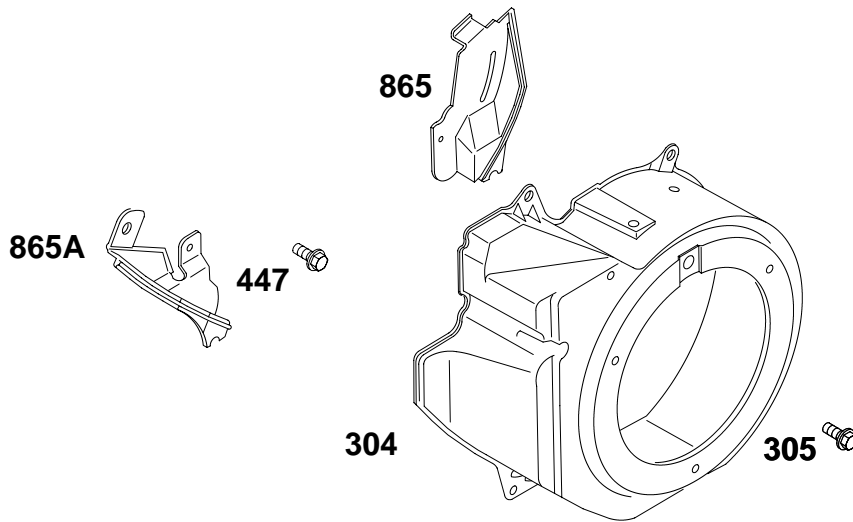

1036 EMISSIONS LABEL