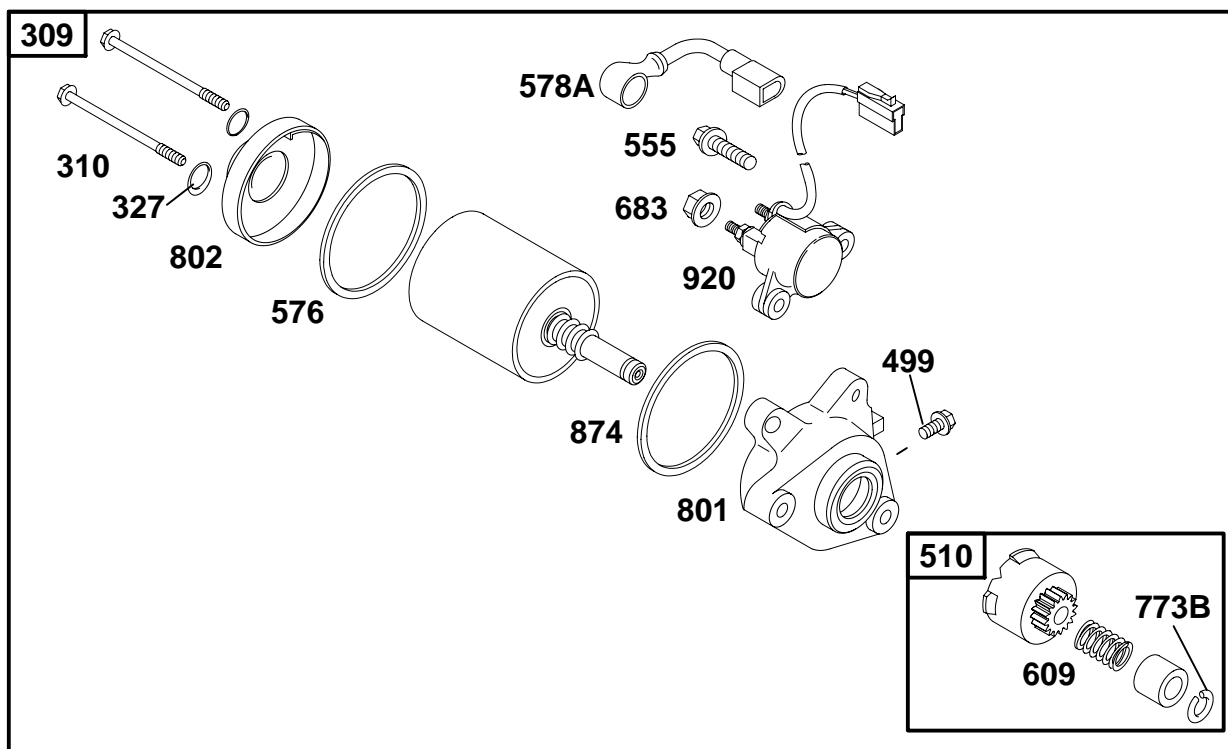

# 118400

REF. NO.	PART NO.	DESCRIPTION	REF. NO.	PART NO.	DESCRIPTION	REF. NO.	PART NO.	DESCRIPTION
1	715810	Cylinder Assembly	20	★712070	Seal-Oil (PTO Side) (Used After Code Date 06063000).	55	711227	Housing-Rewind Starter
3	★712084	Seal-Oil (Used After Code Date 06063000). (Magneto Side)				56	711231	Pulley-Starter
		----- Note -----				57	711229	Spring-Rewind Starter
		★711139 Seal-Oil (Magneto Side) (Used Before Code Date 06070100).			----- Note -----	58	711221	Rope-Starter (Cut To Required Length)
5	715812	Head-Cylinder	22	710032	Screw (Crankcase Cover/Sump)	60	490652	Grip-Starter Rope
7	★Δ711129	Gasket-Cylinder Head				65	711222	Screw (Rewind Starter)
11	710115	Tube-Breather (Cut To Required Length)	23	712054	Flywheel	95	711311	Screw (Throttle Valve)
12	★711174	Gasket-Crankcase			----- Note -----	97	716155	Shaft-Throttle
13	710020	Screw (Cylinder Head)			711440 Flywheel Used on Type No(s). 0115.	98	715872	Kit-Idle Speed
15	715811	Plug-Oil Drain	24	710037	Key-Flywheel	101	711193	Pin-Shaft
16	711190	Crankshaft (SAE 3/4 Inch Keyway) Used on Type No(s). 0036, 0115, 0130.	25	715850	Piston Assembly (Standard)	104	●710195	Pin-Float Hinge
		----- Note -----			716139 Piston Assembly (.020" Undersize)	105	716099	Valve-Float Needle
		711331 Crankshaft (SAE Taper) Used on Type No(s). 0061, 0116, 0118, 0123, 0132, 0155.	26	715016	Ring Set (Standard)	108	711313	Valve-Choke
		711332 Crankshaft (SAE 5/8 Inch Thread) Used on Type No(s). 0125, 0127.			----- Note -----	109	715873	Shaft-Choke
		711333 Crankshaft (SAE 3/4" Threaded) Used on Type No(s). 0124.			715018 Ring Set (.020" Oversize)	117	●711323	Jet-Main (Standard)
		715903 Crankshaft (SAE) Used on Type No(s). 0060.	27	711172	Lock-Piston Pin	121	716024	Kit-Carburetor Overhaul
		715906 Crankshaft (JIS Keyway) Used on Type No(s). 0120.	28	715853	Pin-Piston	122	715034	Spacer-Carburetor
17	711140	Bearing-Ball	29	715847	Rod-Connecting (Standard)	125	716154	Carburetor
17A	711175	Bearing-Ball	32	710041	Screw (Connecting Rod)	129	715854	Screw/Spring- Governor Speed Used on Type No(s). 0036, 0060, 0115, 0124, 0125.
18	715842	Cover-Crankcase	33	715846	Valve-Exhaust			----- Note -----
		----- Note -----	34	715845	Valve-Intake			715941 Screw/Spring- Governor Speed Used on Type No(s). 0061, 0116, 0118, 0123.
		711254 Cover- Crankcase Used on Type No(s). 0120.	35	711087	Spring-Valve (Intake)	129A	716094	Screw/Spring- Governor Speed
			36	711087	Spring-Valve (Exhaust)	130	711312	Valve-Throttle
			38	710057	Screw (Shut Off Valve)	133	715079	Float-Carburetor
			40	711086	Retainer-Valve	137	●711318	Gasket-Float Bowl
			45	711173	Tappet-Valve	142	●711322	Nozzle-Carburetor (Standard)
			46	716152	Camshaft (Spur Gear With Compression Release)	146	710037	Key-Timing
			51★Δ●710060	Gasket-Intake	147	●711315	Jet-Pilot	
			53	710148	Stud (Carburetor)	161	711198	Base-Air Cleaner (Metal)