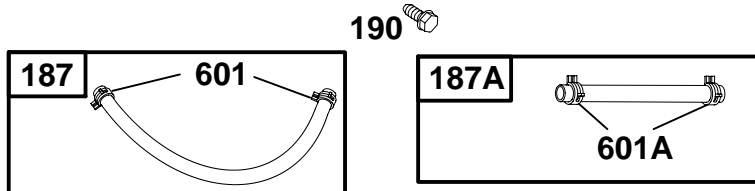

# 118400

REF. NO.	PART NO.	DESCRIPTION	REF. NO.	PART NO.	DESCRIPTION	REF. NO.	PART NO.	DESCRIPTION
1	715810	Cylinder Assembly	20	★712070	Seal-Oil (PTO Side) (Used After Code Date 06063000).	55	711227	Housing-Rewind Starter
3	★712084	Seal-Oil (Used After Code Date 06063000). (Magneto Side)				56	711231	Pulley-Starter
		----- Note -----				57	711229	Spring-Rewind Starter
		★711139 Seal-Oil (Magneto Side) (Used Before Code Date 06070100).			----- Note -----	58	711221	Rope-Starter (Cut To Required Length)
5	715812	Head-Cylinder	22	710032	Screw (Crankcase Cover/Sump)	60	490652	Grip-Starter Rope
7	★Δ711129	Gasket-Cylinder Head				65	711222	Screw (Rewind Starter)
11	710115	Tube-Breather (Cut To Required Length)	23	712054	Flywheel	95	711311	Screw (Throttle Valve)
12	★711174	Gasket-Crankcase			----- Note -----	97	716155	Shaft-Throttle
13	710020	Screw (Cylinder Head)			711440 Flywheel Used on Type No(s). 0115.	98	715872	Kit-Idle Speed
15	715811	Plug-Oil Drain	24	710037	Key-Flywheel	101	711193	Pin-Shaft
16	711190	Crankshaft (SAE 3/4 Inch Keyway) Used on Type No(s). 0036, 0115, 0130.	25	715850	Piston Assembly (Standard)	104	●710195	Pin-Float Hinge
		----- Note -----			716139 Piston Assembly (.020" Undersize)	105	716099	Valve-Float Needle
		711331 Crankshaft (SAE Taper) Used on Type No(s). 0061, 0116, 0118, 0123, 0132, 0155.	26	715016	Ring Set (Standard)	108	711313	Valve-Choke
		711332 Crankshaft (SAE 5/8 Inch Thread) Used on Type No(s). 0125, 0127.			----- Note -----	109	715873	Shaft-Choke
		711333 Crankshaft (SAE 3/4" Threaded) Used on Type No(s). 0124.			715018 Ring Set (.020" Oversize)	117	●711323	Jet-Main (Standard)
		715903 Crankshaft (SAE) Used on Type No(s). 0060.	27	711172	Lock-Piston Pin	121	716024	Kit-Carburetor Overhaul
		715906 Crankshaft (JIS Keyway) Used on Type No(s). 0120.	28	715853	Pin-Piston	122	715034	Spacer-Carburetor
17	711140	Bearing-Ball	29	715847	Rod-Connecting (Standard)	125	716154	Carburetor
17A	711175	Bearing-Ball	32	710041	Screw (Connecting Rod)	129	715854	Screw/Spring- Governor Speed Used on Type No(s). 0036, 0060, 0115, 0124, 0125.
18	715842	Cover-Crankcase	33	715846	Valve-Exhaust			----- Note -----
		----- Note -----	34	715845	Valve-Intake			715941 Screw/Spring- Governor Speed Used on Type No(s). 0061, 0116, 0118, 0123.
		711254 Cover- Crankcase Used on Type No(s). 0120.	35	711087	Spring-Valve (Intake)	129A	716094	Screw/Spring- Governor Speed
			36	711087	Spring-Valve (Exhaust)	130	711312	Valve-Throttle
			38	710057	Screw (Shut Off Valve)	133	715079	Float-Carburetor
			40	711086	Retainer-Valve	137	●711318	Gasket-Float Bowl
			45	711173	Tappet-Valve	142	●711322	Nozzle-Carburetor (Standard)
			46	716152	Camshaft (Spur Gear With Compression Release)	146	710037	Key-Timing
			51★Δ●710060	Gasket-Intake	147	●711315	Jet-Pilot	
			53	710148	Stud (Carburetor)	161	711198	Base-Air Cleaner (Metal)